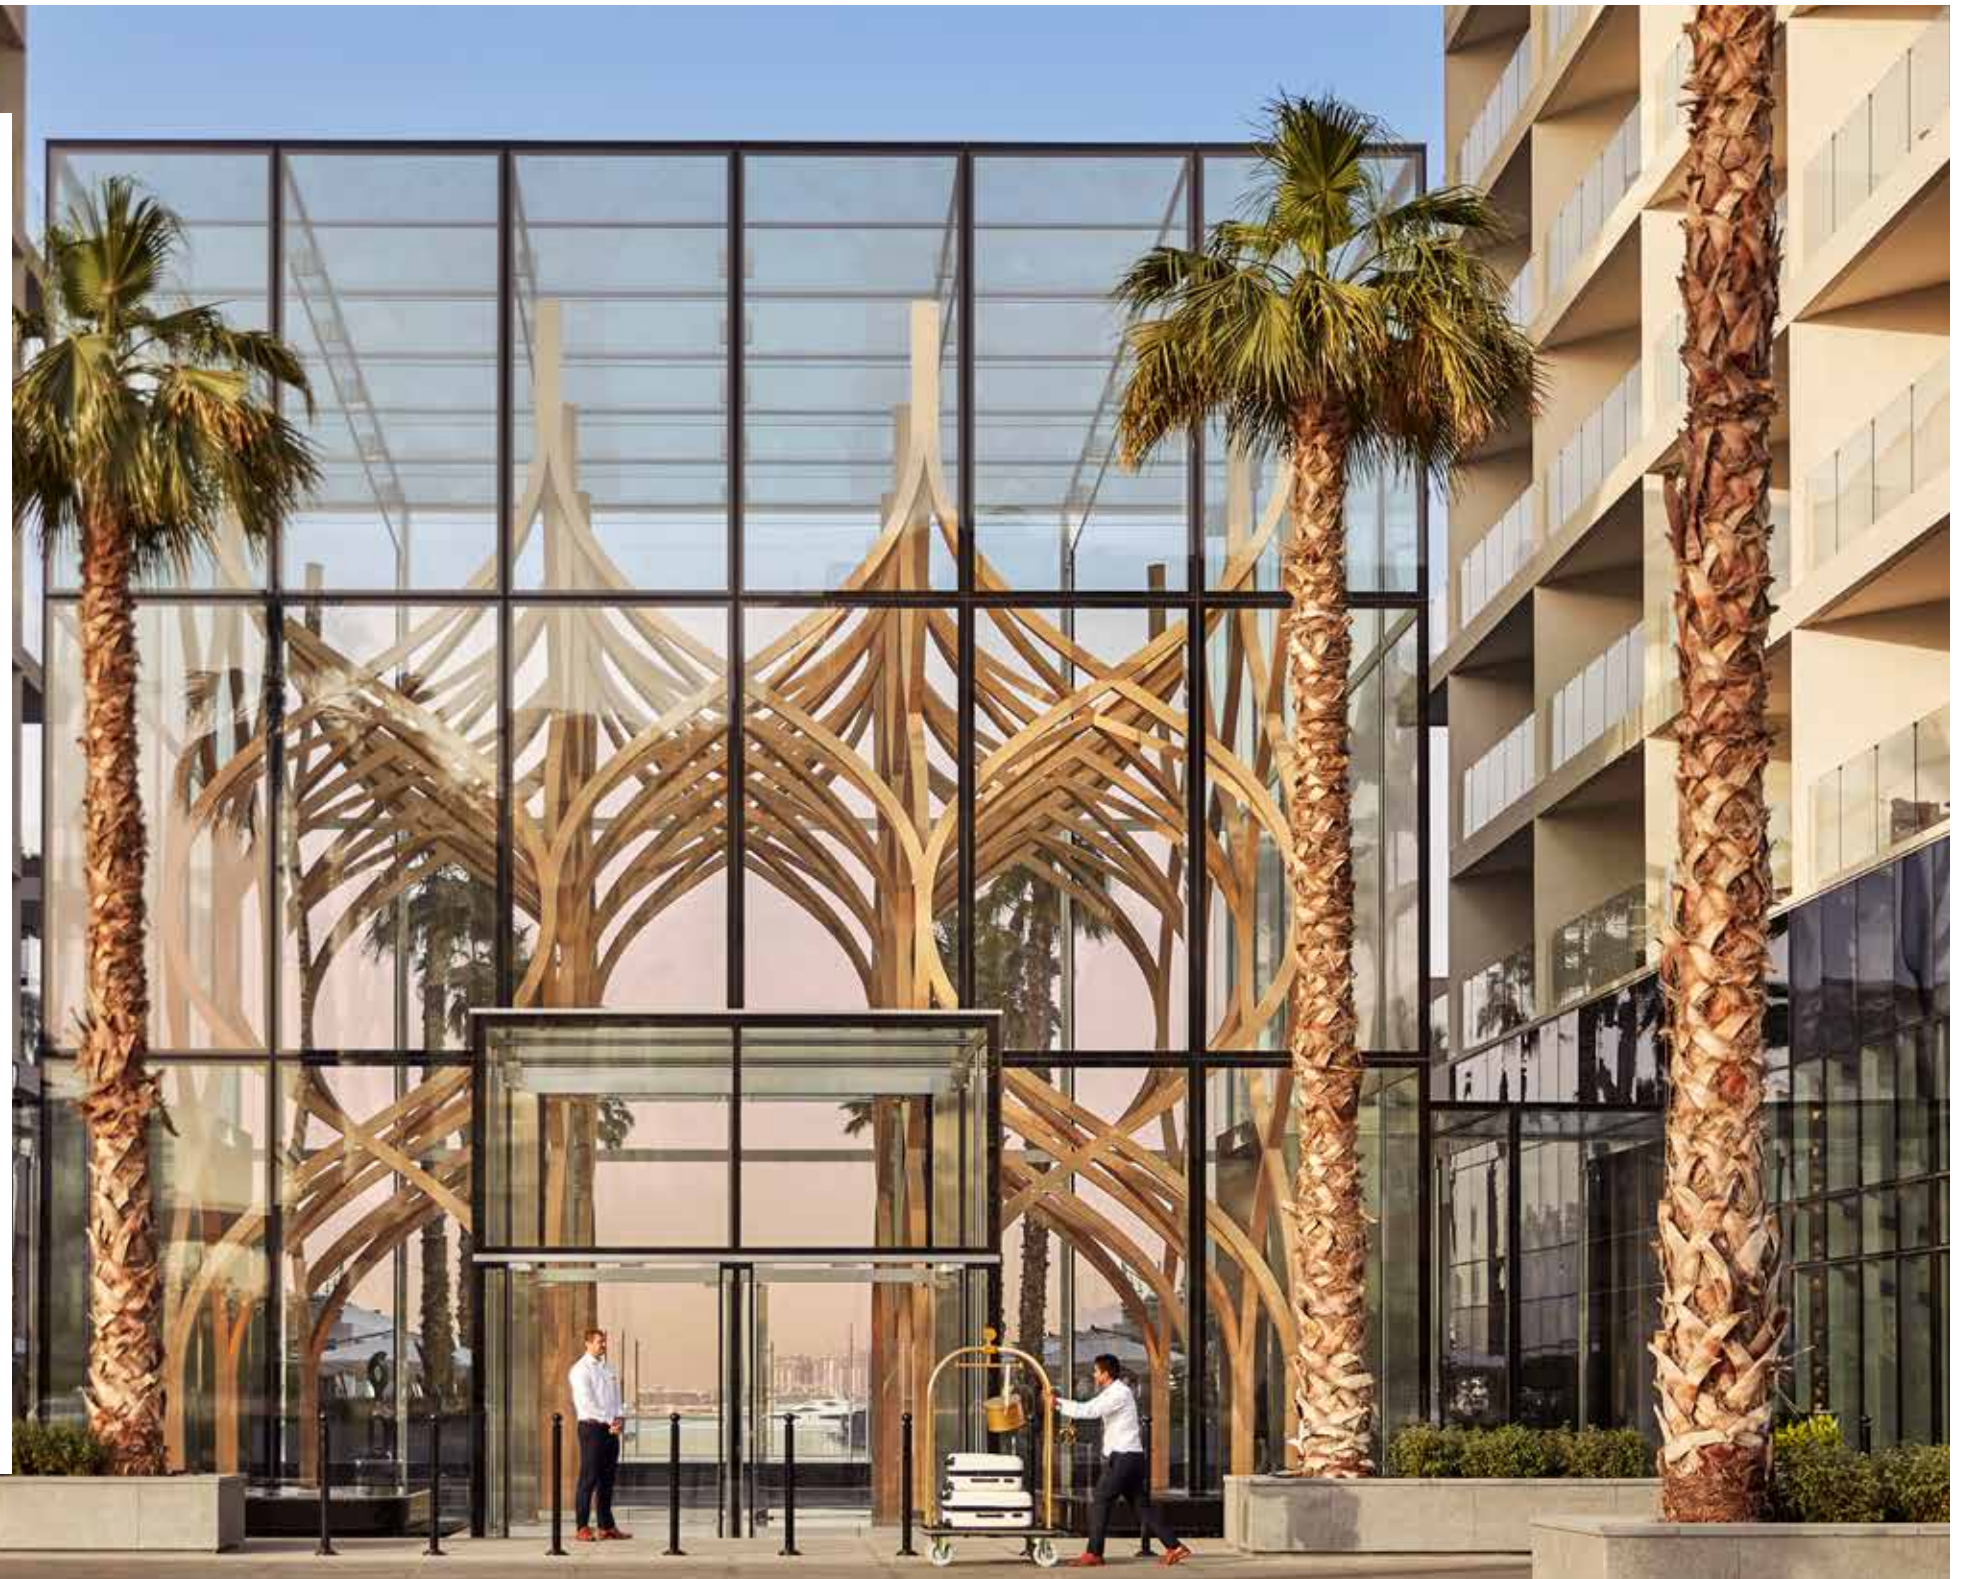

FIVE

PALM JUMEIRAH DUBAI

MEETINGS, INCENTIVES, CONFERENCES AND EVENTS

**WE WORK INTUITIVELY,
INJECTING PASSION AND ENERGY
TO DELIVER THE REMARKABLE**

LOCATION

A DESTINATION TO SPARK THE IMAGINATION, FIVE PALM JUMEIRAH DUBAI IS A STUNNING BEACHSIDE RESORT SITUATED IN PRIME POSITION ON THE TRUNK OF THE ICONIC PALM JUMEIRAH. THE HOTEL IS STRATEGICALLY LOCATED TO PROVIDE EASY ACCESS TO DUBAI'S BUSINESS DISTRICTS, AS WELL AS THE CITY'S KEY TOURIST AND ENTERTAINMENT ATTRACTIONS. PALM JUMEIRAH IS ALSO EASILY ACCESSIBLE FROM DUBAI'S AIRPORTS - DUBAI INTERNATIONAL AIRPORT (DXB) AND AL MAKTOUM INTERNATIONAL AIRPORT (DWC) ARE BOTH JUST 30 MINUTES DRIVE FROM THE RESORT. WITH EVERYTHING GUESTS COULD WISH FOR WITHIN EASY REACH, FIVE PALM JUMEIRAH DUBAI IS THE IDEAL DESTINATION FOR BUSINESS AND LEISURE.

RESORT

WITH STRIKING PANORAMIC VIEWS ACROSS THE ARABIAN GULF TO THE SPECTACULAR DUBAI SKYLINE, FIVE PALM JUMEIRAH DUBAI PERFECTLY BLENDS REFINED CONTEMPORARY DESIGN AND INSPIRING ARCHITECTURE TO OFFER INCREDIBLE, MEMORABLE EXPERIENCES. THE REMARKABLE SURROUNDINGS, COMPLEMENTED BY OUR UNIQUE AND INNOVATIVE APPROACH, WILL TRANSFORM ANY OCCASION INTO AN EPIC EVENT THAT CREATES AN INSTANT IMPRESSION.