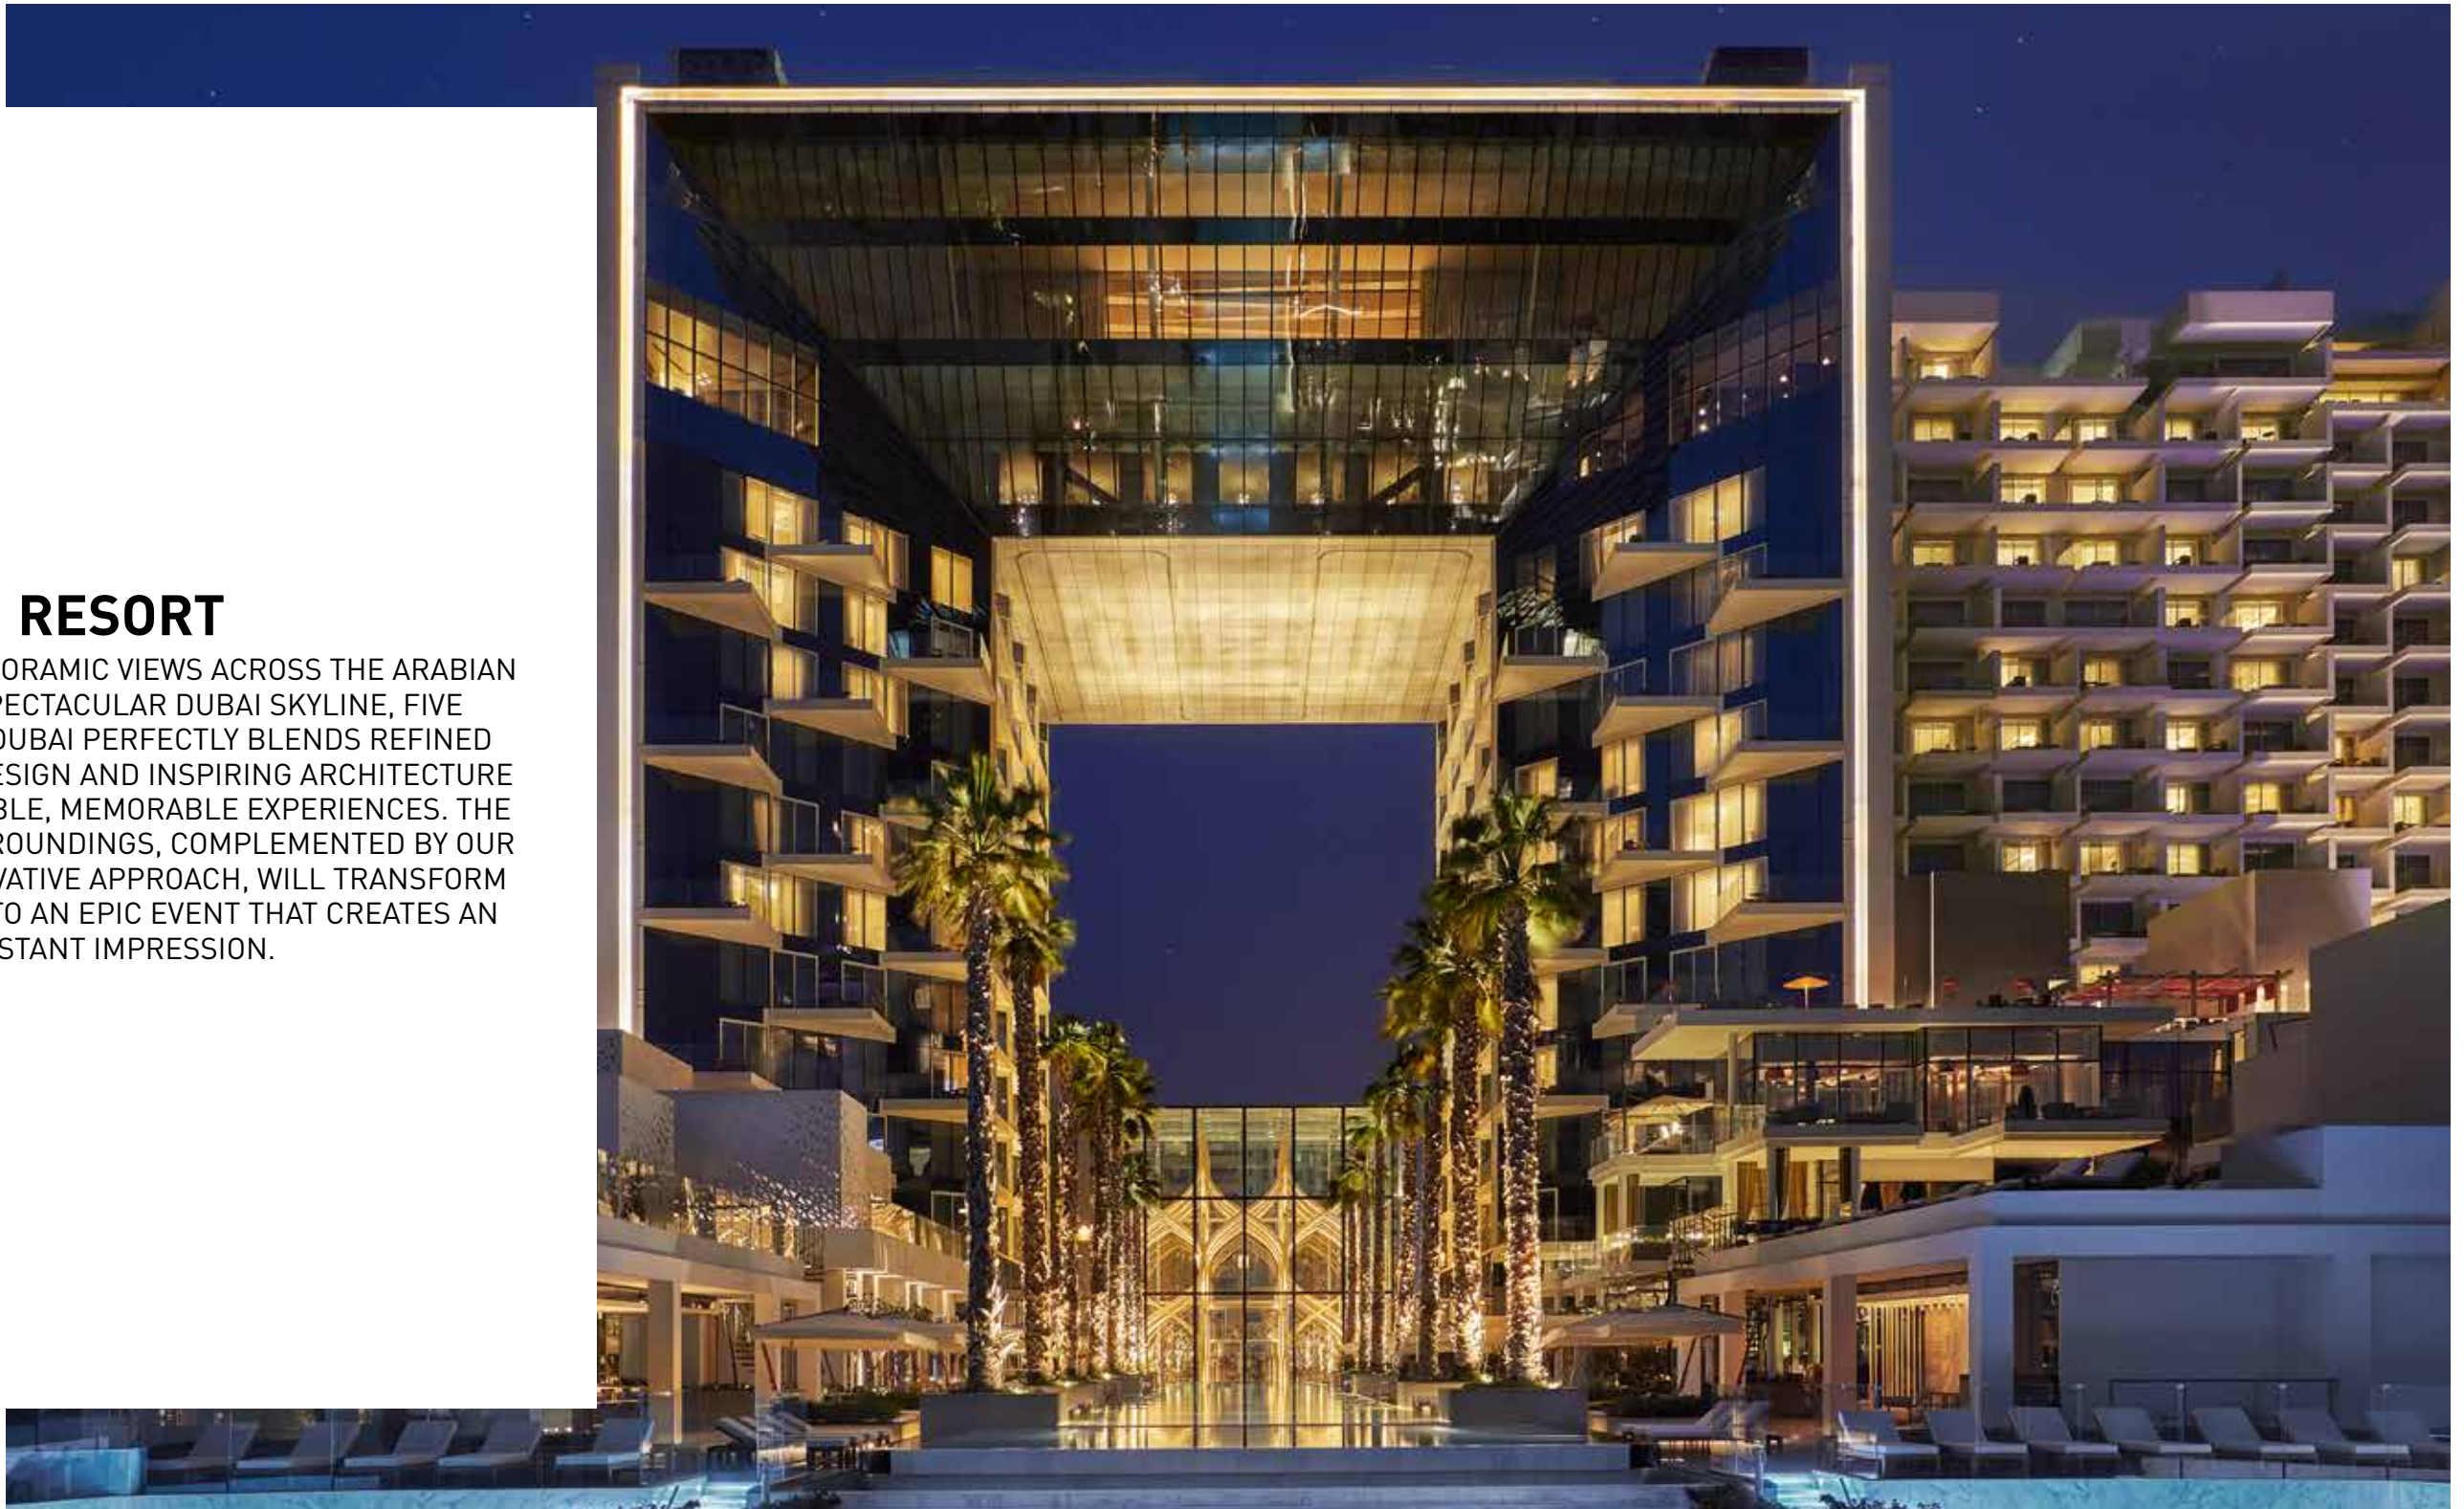

FIVE

PALM JUMEIRAH DUBAI

MEETINGS, INCENTIVES, CONFERENCES AND EVENTS

**WE WORK INTUITIVELY,
INJECTING PASSION AND ENERGY
TO DELIVER THE REMARKABLE**

LOCATION

A DESTINATION TO SPARK THE IMAGINATION, FIVE PALM JUMEIRAH DUBAI IS A STUNNING BEACHSIDE RESORT SITUATED IN PRIME POSITION ON THE TRUNK OF THE ICONIC PALM JUMEIRAH. THE HOTEL IS STRATEGICALLY LOCATED TO PROVIDE EASY ACCESS TO DUBAI'S BUSINESS DISTRICTS, AS WELL AS THE CITY'S KEY TOURIST AND ENTERTAINMENT ATTRACTIONS. PALM JUMEIRAH IS ALSO EASILY ACCESSIBLE FROM DUBAI'S AIRPORTS - DUBAI INTERNATIONAL AIRPORT (DXB) AND AL MAKTOUM INTERNATIONAL AIRPORT (DWC) ARE BOTH JUST 30 MINUTES DRIVE FROM THE RESORT. WITH EVERYTHING GUESTS COULD WISH FOR WITHIN EASY REACH, FIVE PALM JUMEIRAH DUBAI IS THE IDEAL DESTINATION FOR BUSINESS AND LEISURE.

RESORT

WITH STRIKING PANORAMIC VIEWS ACROSS THE ARABIAN GULF TO THE SPECTACULAR DUBAI SKYLINE, FIVE PALM JUMEIRAH DUBAI PERFECTLY BLENDS REFINED CONTEMPORARY DESIGN AND INSPIRING ARCHITECTURE TO OFFER INCREDIBLE, MEMORABLE EXPERIENCES. THE REMARKABLE SURROUNDINGS, COMPLEMENTED BY OUR UNIQUE AND INNOVATIVE APPROACH, WILL TRANSFORM ANY OCCASION INTO AN EPIC EVENT THAT CREATES AN INSTANT IMPRESSION.