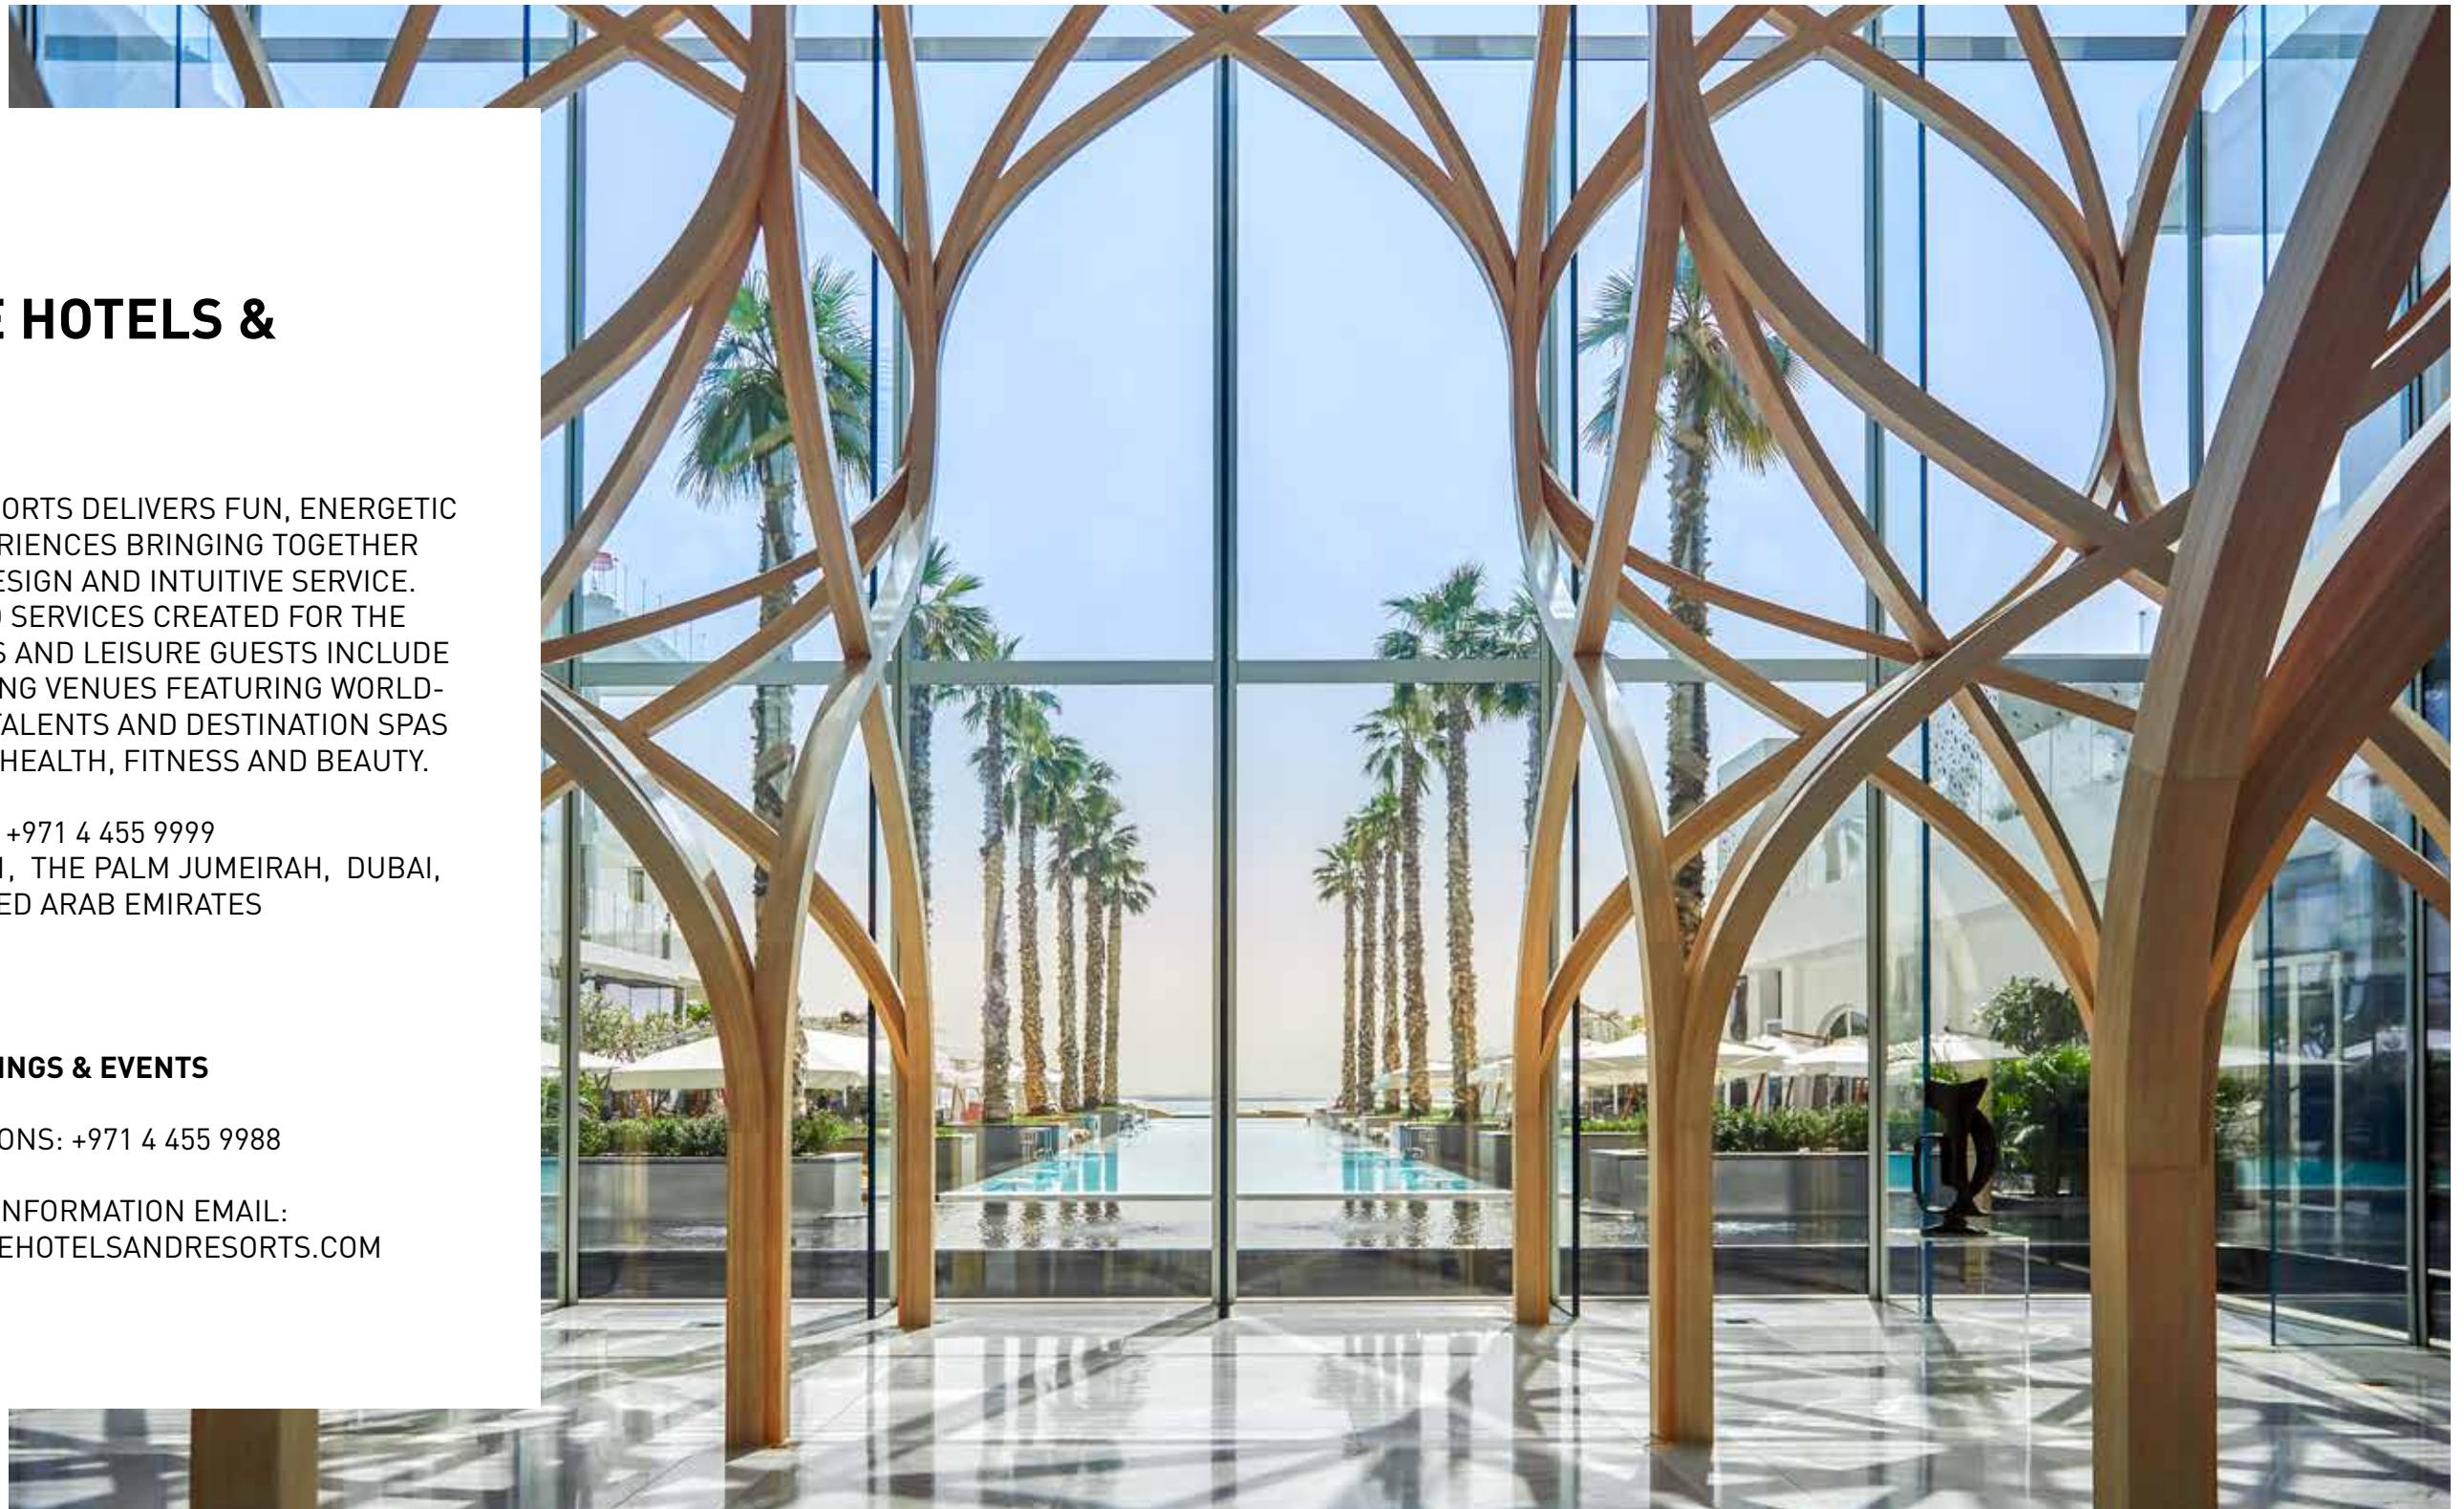

ABOUT FIVE HOTELS & RESORTS

FIVE HOTELS & RESORTS DELIVERS FUN, ENERGETIC LIFESTYLE EXPERIENCES BRINGING TOGETHER PROVOCATIVE DESIGN AND INTUITIVE SERVICE. AMENITIES AND SERVICES CREATED FOR THE DIVERSE BUSINESS AND LEISURE GUESTS INCLUDE DESTINATION DINING VENUES FEATURING WORLD-CLASS CULINARY TALENTS AND DESTINATION SPAS SPECIALISING IN HEALTH, FITNESS AND BEAUTY.

T: +971 4 455 9999

PO BOX 6438, NO. 1, THE PALM JUMEIRAH, DUBAI,
UNITED ARAB EMIRATES

MEETINGS & EVENTS

RESERVATIONS: +971 4 455 9988

FOR MORE INFORMATION EMAIL:
FPJD.EVENTS@FIVEHOTELSANDRESORTS.COM