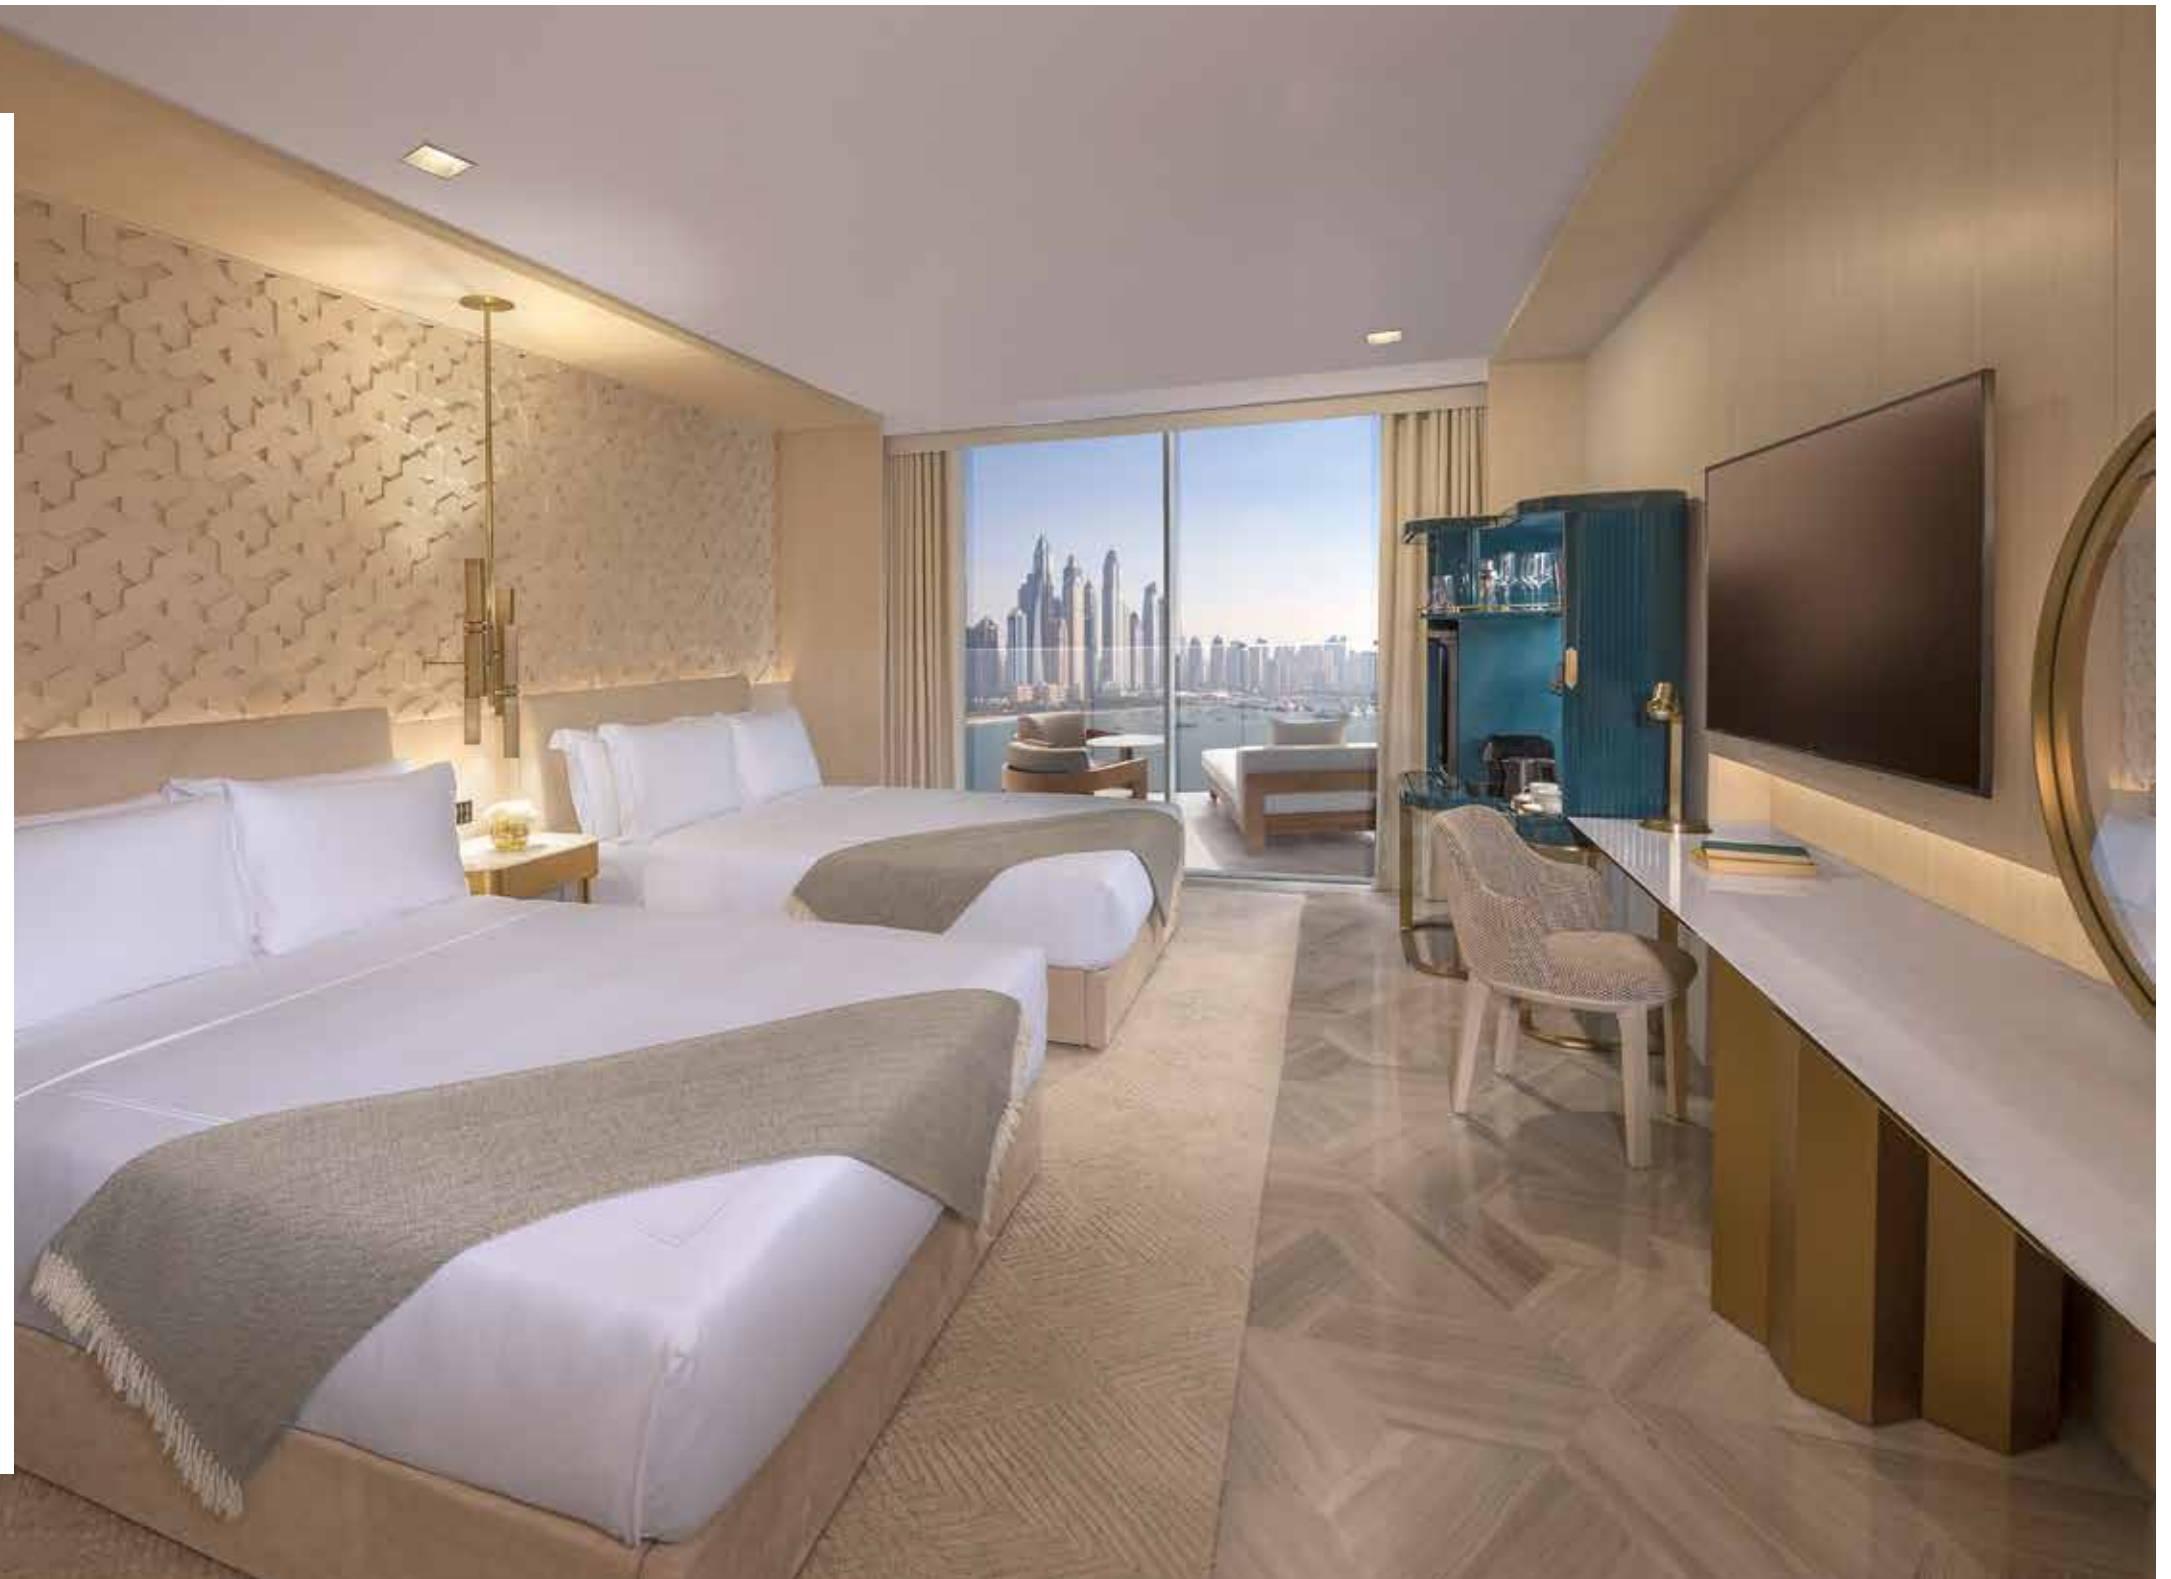

RESORT

WITH STRIKING PANORAMIC VIEWS ACROSS THE ARABIAN GULF TO THE SPECTACULAR DUBAI SKYLINE, FIVE PALM JUMEIRAH DUBAI PERFECTLY BLENDS REFINED CONTEMPORARY DESIGN AND INSPIRING ARCHITECTURE TO OFFER INCREDIBLE, MEMORABLE EXPERIENCES. THE REMARKABLE SURROUNDINGS, COMPLEMENTED BY OUR UNIQUE AND INNOVATIVE APPROACH, WILL TRANSFORM ANY OCCASION INTO AN EPIC EVENT THAT CREATES AN INSTANT IMPRESSION.

**EACH OF THE 468
ROOMS AND SUITES ARE
CHARACTERISED WITH
REFINED SIMPLICITY,
EMBELLISHED WITH
THE FINEST NATURAL
MATERIALS**

ROOMS AND SUITES

WITH INNOVATIVE INTERIOR DESIGN LED BY YABU PUSHELBERG AND NAO TANIYAMA & ASSOCIATES, THE RESORT HAS 468 ROOMS AND SUITES, SPREAD ACROSS 16 FLOORS, WHICH ARE ALL FINISHED IN A SIMPLE YET ELEGANT STYLE USING THE FINEST NATURAL MATERIALS.